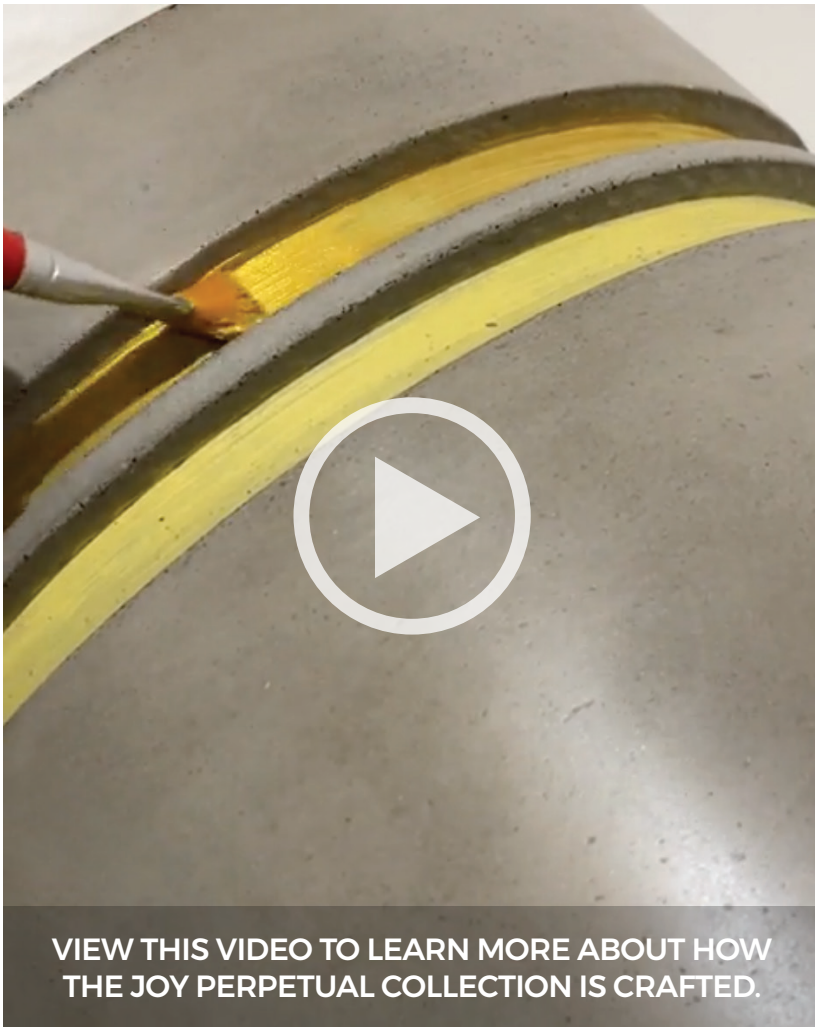

VIEW THIS VIDEO TO LEARN MORE ABOUT HOW THE JOY PERPETUAL COLLECTION IS CRAFTED.

SCAN OR
CLICK FOR
MORE

[SIGN IN TO ORDER](#)

[CREATE ACCOUNT](#)

FINE CRAFTSMANSHIP

Like any excellent wine, time is everything. Each JOY accent can take 72 hours (or more) to hand apply golden JOY.