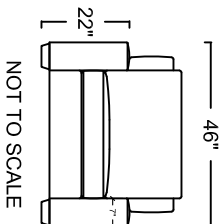

— 36" —

ARMLESS CHAIR
105FT004P2-SSA

— 44" —

ONE ARM CHAISE
*SHOWING AS LEFT
(LEFT ARM)
105FT004P2-CH-LAF
(RIGHT ARM)
105FT004P2-CH-RAF

— 56" —

CUDDLE CORNER
105FT004P2-CC

— 56" —

ONE ARM PIANO
*SHOWING AS LEFT
(LEFT ARM)
105FT004P2-P-LAF
(RIGHT ARM)
105FT004P2-P-RAF

— 43" —

ONE ARM CHAIR
*SHOWING AS LEFT
(LEFT ARM)
105FT004P2-C-LAF
(RIGHT ARM)
105FT004P2-C-RAF

— 79" —

ONE ARM APARTMENT
*SHOWING AS LEFT
(LEFT ARM)
105FT004P2-SS-LAF
(RIGHT ARM)
105FT004P2-SS-RAF

— 40" —

CORNER
105FT004P2-CRN

NOT TO SCALE

NOT TO SCALE

SCALE: 1/8" = 1'-0". L OR R REFER TO LEFT- OR RIGHT- FACING. AS DETERMINED BY FACING THE PIECE.
SEASONAL LIVING RESERVES THE RIGHT TO CHANGE DIMENSIONS AND PRODUCTS OFFERED. A MORE RECENT SCHEMATIC MAY BE AVAILABLE FOR THIS COLLECTION. TO SEE THE
MOST CURRENT SCHEMATIC AVAILABLE, VISIT WWW.SEASONALLIVING.COM
THIS SCHEMATIC IS CURRENT AS OF 07/2021