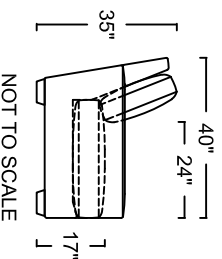

— 36" —

ARMLESS CHAIR
105FT004P2-SSA

— 44" —

ONE ARM CHAISE
*SHOWING AS LEFT
(LEFT ARM)
105FT004P2-CH-LAF
(RIGHT ARM)
105FT004P2-CH-RAF

— 56" —

CUDDLE CORNER
105FT004P2-CC

— 56" —

ONE ARM PIANO
*SHOWING AS LEFT
(LEFT ARM)
105FT004P2-P-LAF
(RIGHT ARM)
105FT004P2-P-RAF

— 43" —

ONE ARM CHAIR
*SHOWING AS LEFT
(LEFT ARM)
105FT004P2-C-LAF
(RIGHT ARM)
105FT004P2-C-RAF

— 79" —

ONE ARM APARTMENT
*SHOWING AS LEFT
(LEFT ARM)
105FT004P2-SS-LAF
(RIGHT ARM)
105FT004P2-SS-RAF

— 40" —

CORNER
105FT004P2-CRN

NOT TO SCALE

NOT TO SCALE

SCALE: 1/8" = 1'-0". L OR R REFER TO LEFT- OR RIGHT- FACING. AS DETERMINED BY FACING THE PIECE.
SEASONAL LIVING RESERVES THE RIGHT TO CHANGE DIMENSIONS AND PRODUCTS OFFERED. A MORE RECENT SCHEMATIC MAY BE AVAILABLE FOR THIS COLLECTION. TO SEE THE
MOST CURRENT SCHEMATIC AVAILABLE, VISIT WWW.SEASONALLIVING.COM
THIS SCHEMATIC IS CURRENT AS OF 07/2021