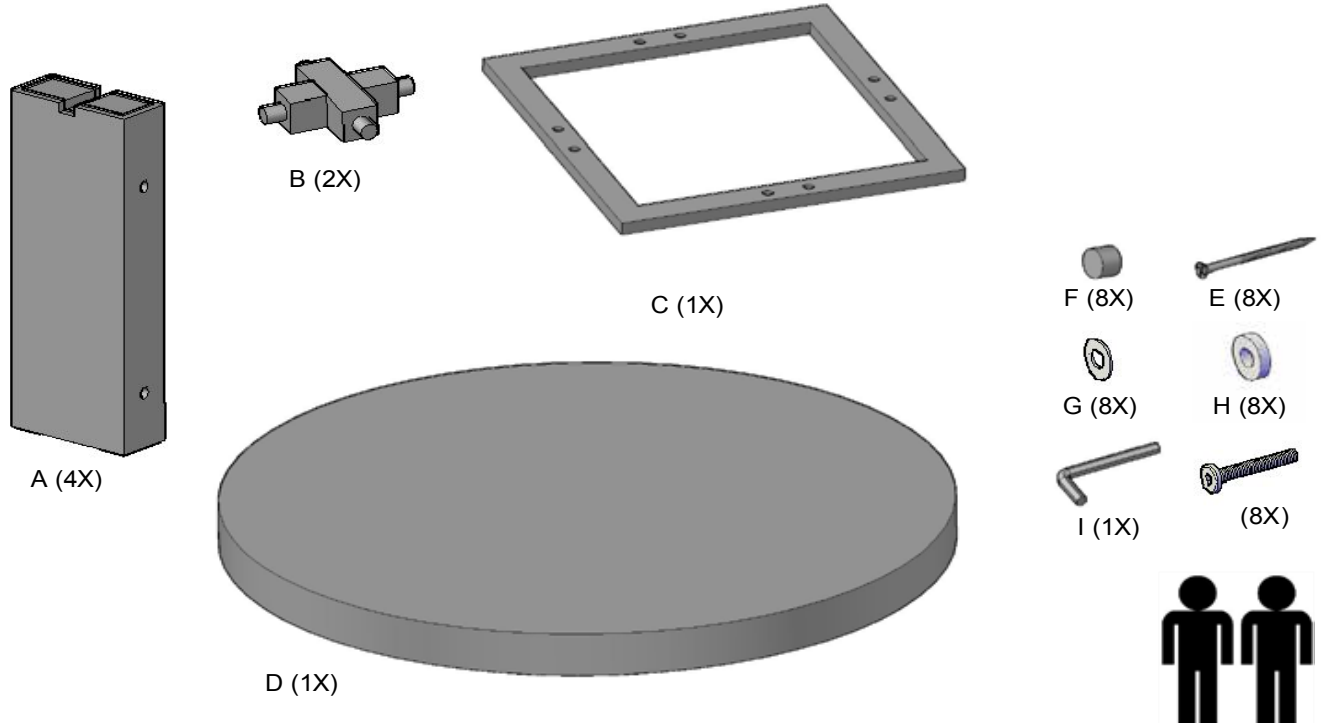

JAVA ROUND DINING TABLE

Assembly Instructions

SKU # P501982001

PART LIST

ASSEMBLY