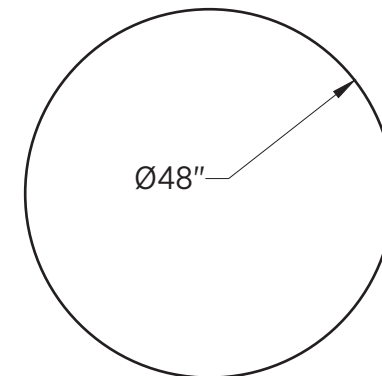

Mimosa Tropicale Scale 1/2"=1'

ARMLESS SOFA W/ BUMPER

ARMLESS SOFA

OTTOMAN
#OD3 - 01