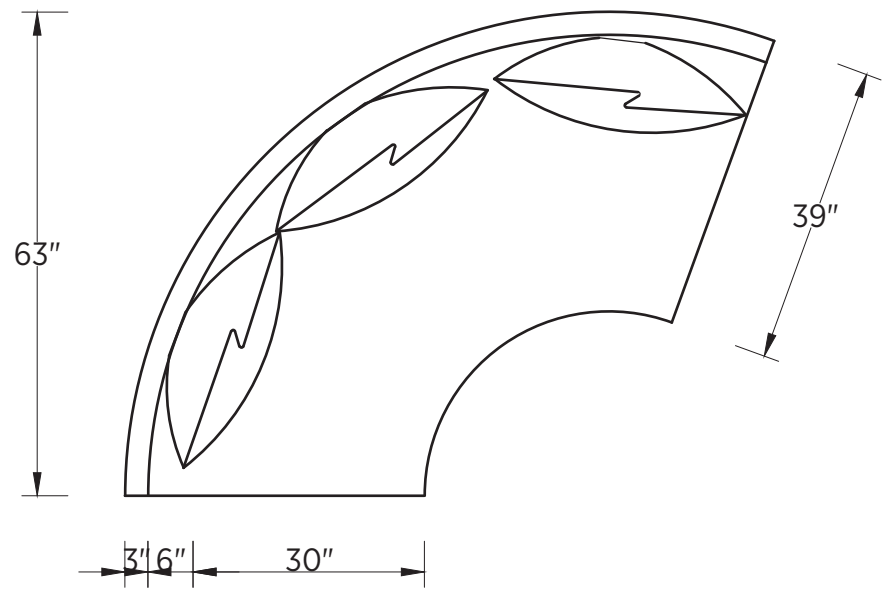

Mimosa Tropicale Scale 1/2"=1'

ARMLESS SOFA W/ BUMPER

ARMLESS SOFA

OTTOMAN
#OD3 - 01