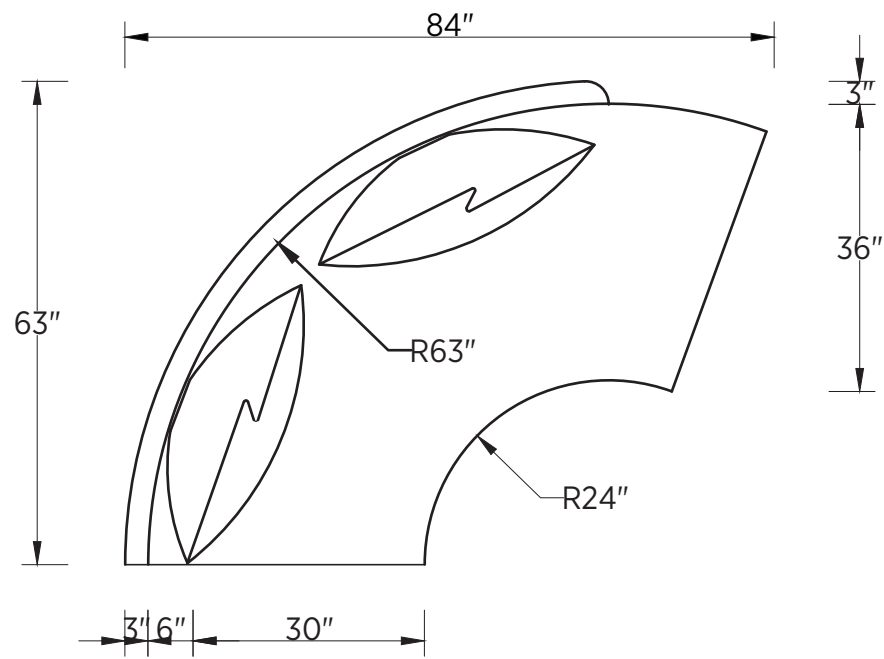

Mimosa Tropicale Scale 1/2"=1'

ARMLESS SOFA W/ BUMPER

ARMLESS SOFA

OTTOMAN
#OD3 - 01