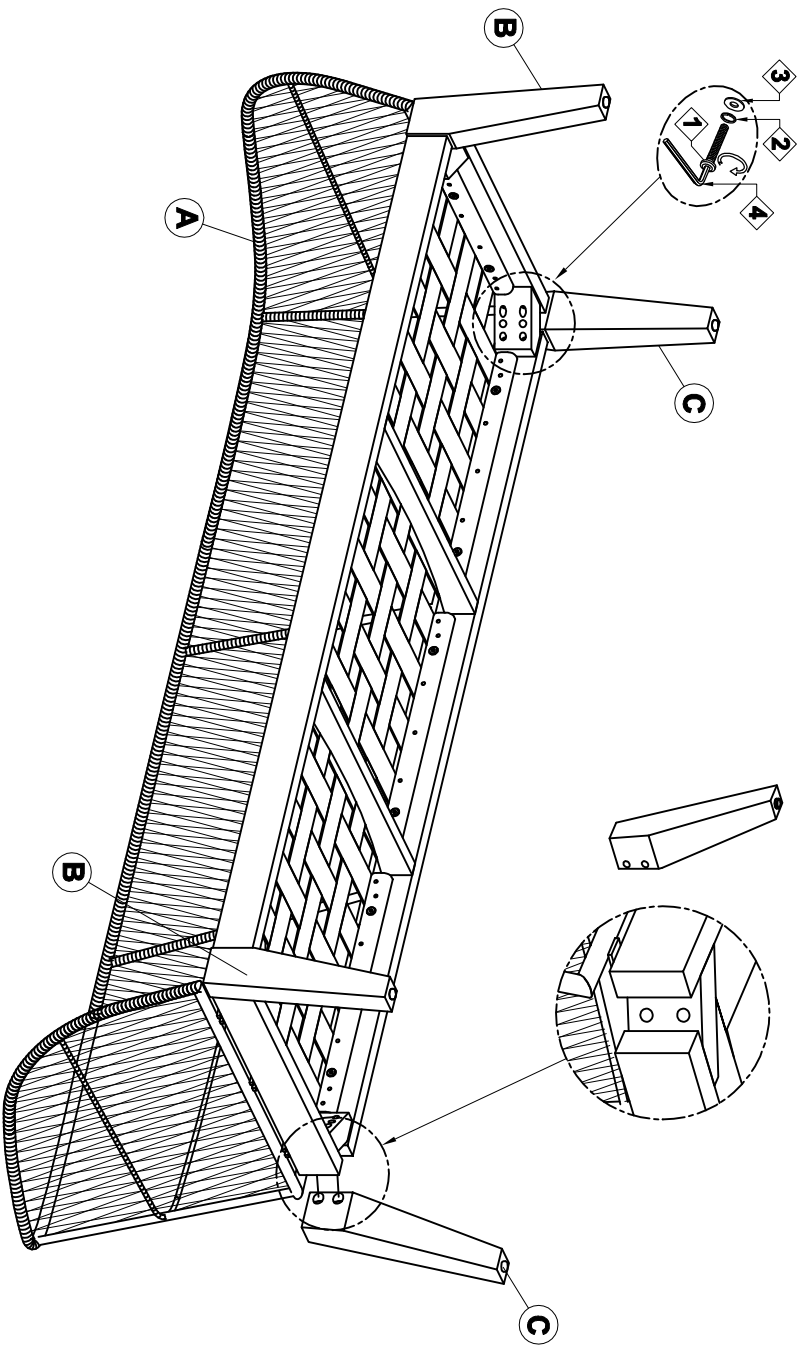

SEASONAL LIVING®

EXPLORER FUEGO COLLECTION - 3 SEAT SOFA

Assembly Instructions

Ax1

Bx2 (L-R)

Cx2 (L-R)

LIST OF HARDWARE

NO.	HARDWARE	QTY.
1	F-Bolt 	08
2	S.S. Spring Washer 	08
3	S.S. Washer 	08
4	ALLEN KEY 	01

WARNING!

DO NOT use this chair or table in any other way than it is intended. Tables are not designed or intended to be climbed on to, jumped on or stood on. All chair legs MUST remain on the ground surface at all times. DO NOT rock on back chair legs. Chairs are ONLY to be used for sitting on by 1 person at a time. ALWAYS supervise Children for safe use of furniture. FAILURE TO FOLLOW THIS WARNING CAN LEAD TO: SEVERE BODILY INJURY, DEATH OR LOSS OF PROPERTY