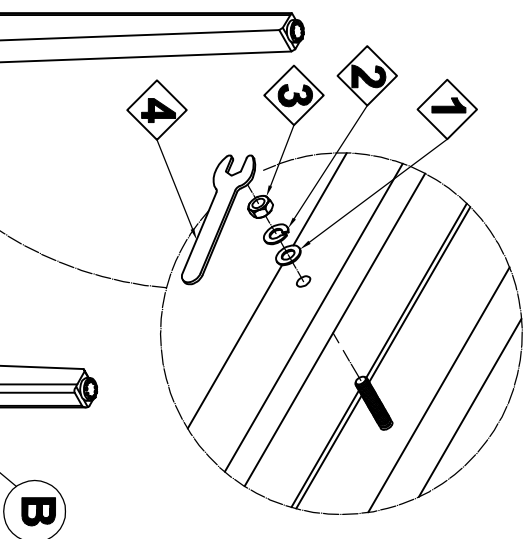

EXPLORER OCEANS COLLECTION - OCEANS DINING TABLE
 Assembly Instructions

No.	HARDWARE	QTY
1	S.S. Washer	12
2	S.S. Spring Washer	12
3	Hex nut	12
4	Spanner	01

! WARNING! DO NOT use this chair or table in any other way than it is intended. Tables are not designed or intended to be climbed on to, jumped on or stood on. All chair legs MUST remain on the ground surface at all times. DO NOT rock on back chair legs. Chairs are ONLY to be used for sitting on by 1 person at a time. ALWAYS supervise children for safe use of furniture. FAILURE TO FOLLOW THIS WARNING CAN LEAD TO: SEVERE BODILY INJURY, DEATH OR LOSS OF PROPERTY