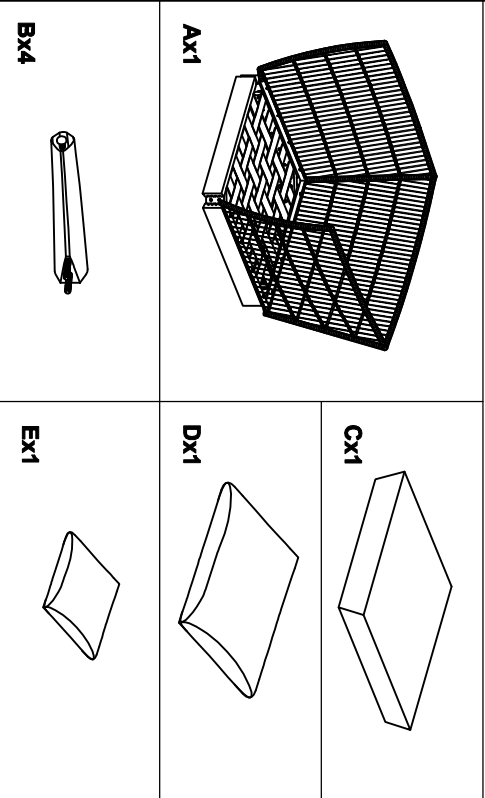

Wings Collection - Lounge Chair

Assembly Instructions

LIST OF HARDWARE			
NO.	HARDWARE		QTY
1	Nuts		8
2	Washers		8
3	Spanner		1

WARNING! DO NOT use this chair or table in any other way than it is intended. Tables are not designed or intended to be climbed on, jumped on or stood on. All chair legs MUST remain on the ground surface at all times. DO NOT rock on back chair legs. Chairs are ONLY to be used for sitting on by 1 person at a time. ALWAYS supervise Children for safe use of furniture. FAILURE TO FOLLOW THIS WARNING CAN LEAD TO: SEVERE BODILY INJURY, DEATH OR LOSS OF PROPERTY