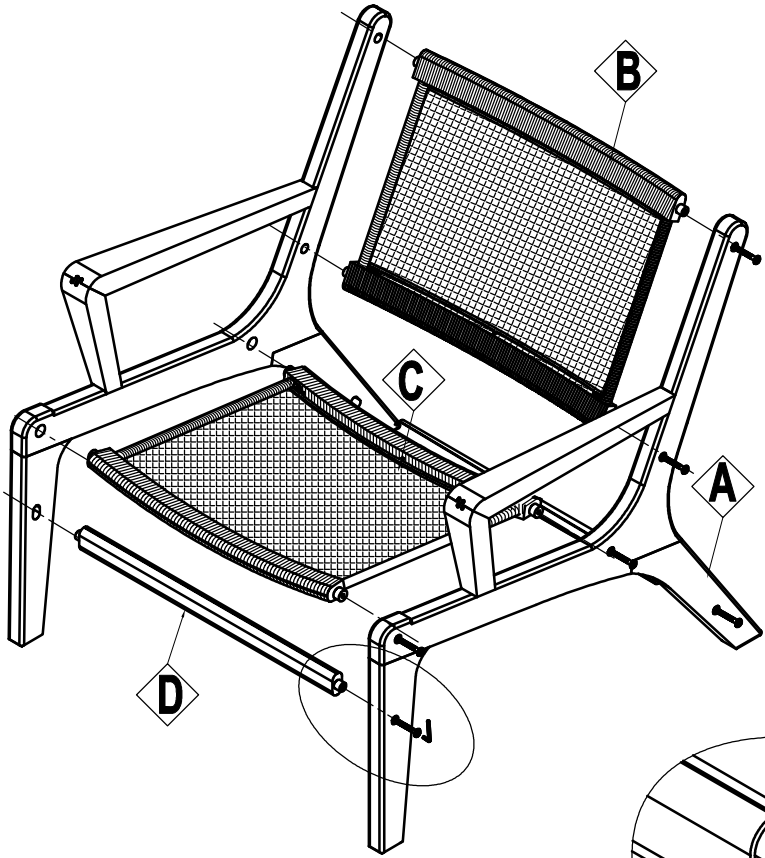

OCEANS LOUNGE CHAIR

Assembly Instructions

Ax2

Bx1

Cx1

Dx2

LIST OF HARDWARE

NO.	HARDWARE	QTY.
1	F-Bolt M6x60 	12
2	Allen key 	01
3	Wood Nut 	12