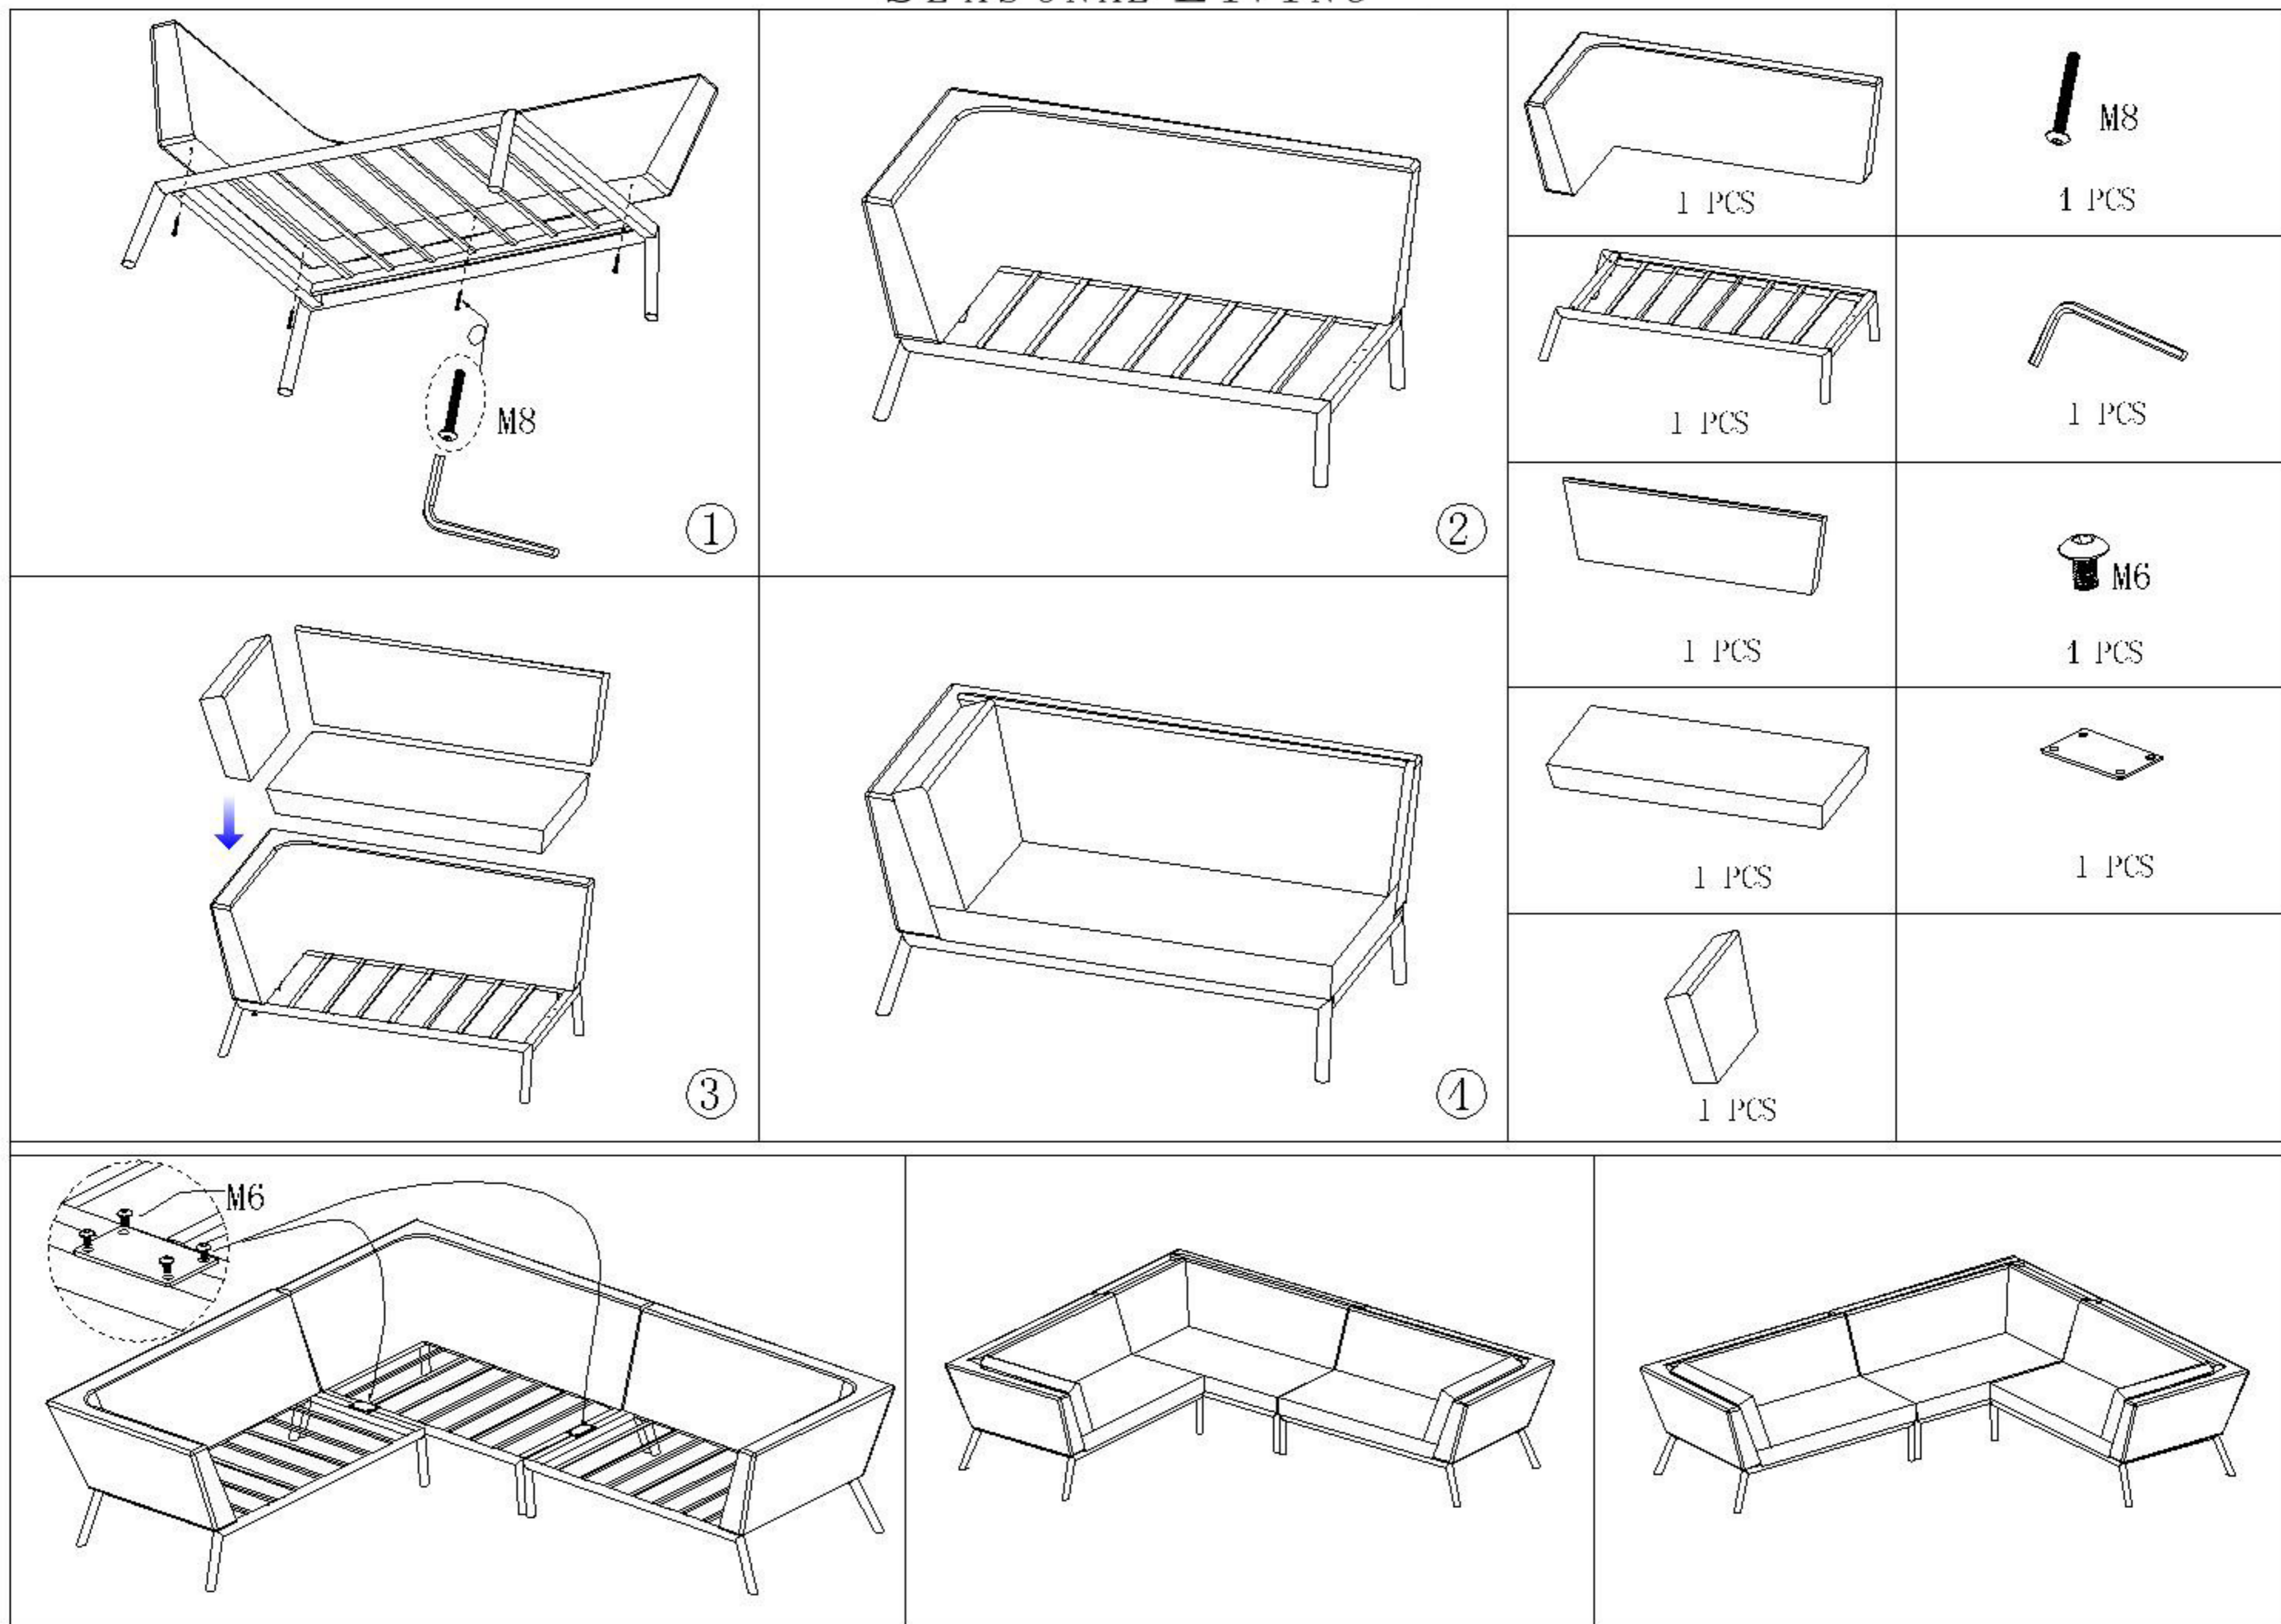

SEASONAL LIVING®

080614V1LG

AUSTIN
OUTDOOR COLLECTION